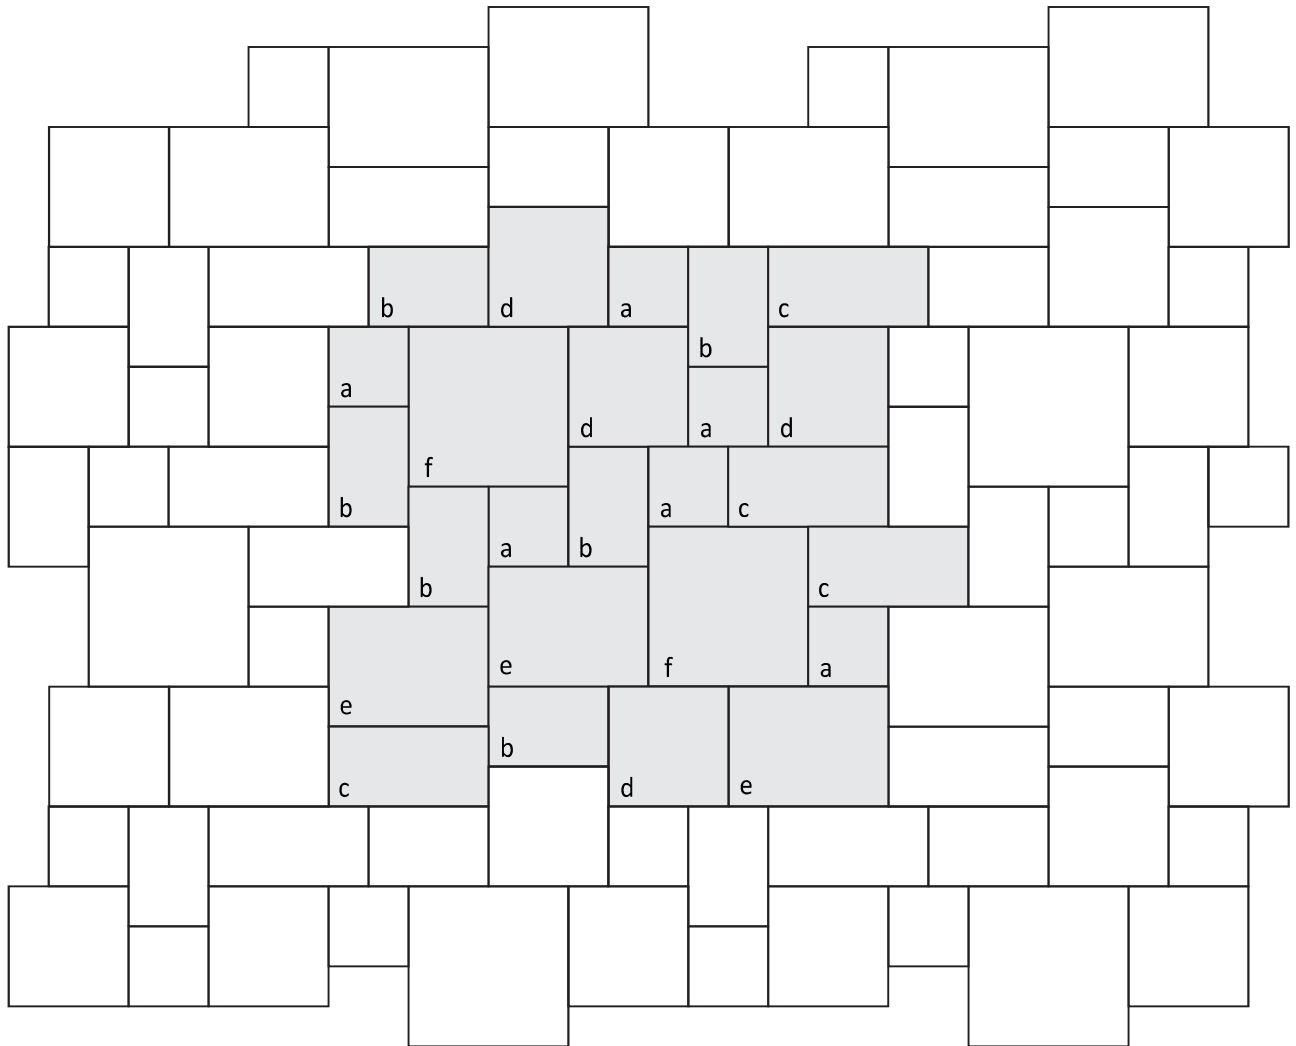

LURVEY 6PC*

SCHEDULE PER 49 SQ.FT.

Mark	Size	Qty
a	12x12	6
b	12x18	6
c	12x24	4
d	18x18	4
e	18x24	3
f	24x24	2

**Ideal for 147 sf Full Dimension Natural Cleft Bluestone Kits*